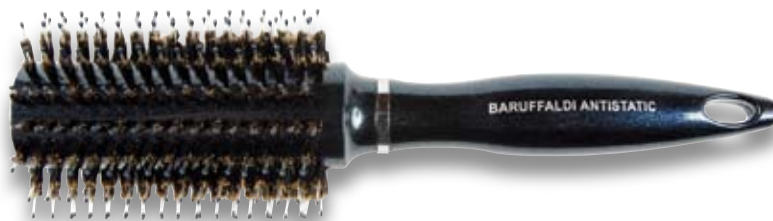

ART. 9005-1

Spazzola Antistatica
con Setole/Plastica
Misura: 32